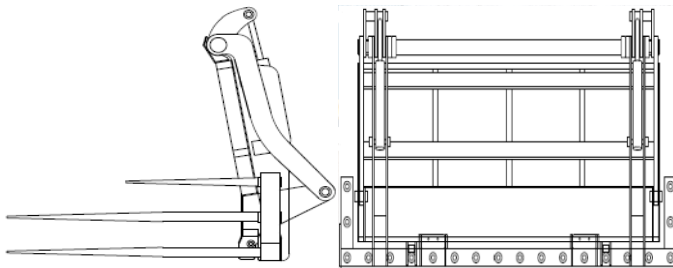

Strimech Heavy Duty Buckrake c/w Push-off

FEATURES:

- 100 x 100 x 10mm Heavy Duty Box Section.
- 20mm Thick Full Length Wear Edge.
- 1400mm Long Hardox Or KV Tines.
- Parallel Push Off Gate.
- Handles Silage And Manure.
- Forged Steel Tines
- 6 Different Width Options

The Strimech Buckrake is designed for today's agricultural environment increasing maximum productivity and minimum downtime. The heavy duty design guarantees it is both powerful and durable which offers a longer working life thus making it the perfect choice for any contracting work. The Buckrake offers excellent visibility for the application and a premium mesh is used to increase its strength. We build the range with 3 point linkage as standard with a bolt on facility for any loader brackets you may require, either when the order is placed or at a later date. Strimech's Buckrake is designed for tractors with a maximum of 200 horsepower and Telehandlers/Loaders with a lift capacity of 4000Kg.

| Model | Capacity | Height | Depth | Width |
|--------|-------------------|--------------|--------------|----------------|
| BSD7 | 3.0m ³ | 1.3m (4' 3") | 1.4m (4' 7") | 2.11m (7' 0") |
| BSD76 | 3.3m ³ | 1.3m (4' 3") | 1.4m (4' 7") | 2.29m (7' 6") |
| BSD8 | 3.5m ³ | 1.3m (4' 3") | 1.4m (4' 7") | 2.44m (8' 0") |
| BSD86 | 3.7m ³ | 1.3m (4' 3") | 1.4m (4' 7") | 2.50m (8' 6") |
| BSD9 | 4.0m ³ | 1.3m (4' 3") | 1.4m (4' 7") | 2.74m (9' 0") |
| BSD10 | 4.5m ³ | 1.3m (4' 3") | 1.4m (4' 7") | 3.05m (10' 0") |
| BSD7H | 3.0m ³ | 1.3m (4' 3") | 1.4m (4' 7") | 2.11m (7' 0") |
| BSD76H | 3.3m ³ | 1.3m (4' 3") | 1.4m (4' 7") | 2.29m (7' 6") |
| BSD8H | 3.5m ³ | 1.3m (4' 3") | 1.4m (4' 7") | 2.44m (8' 0") |
| BSD86H | 3.7m ³ | 1.3m (4' 3") | 1.4m (4' 7") | 2.50m (8' 6") |
| BSD9H | 4.0m ³ | 1.3m (4' 3") | 1.4m (4' 7") | 2.74m (9' 0") |
| BSD10H | 4.5m ³ | 1.3m (4' 3") | 1.4m (4' 7") | 3.05m (10' 0") |